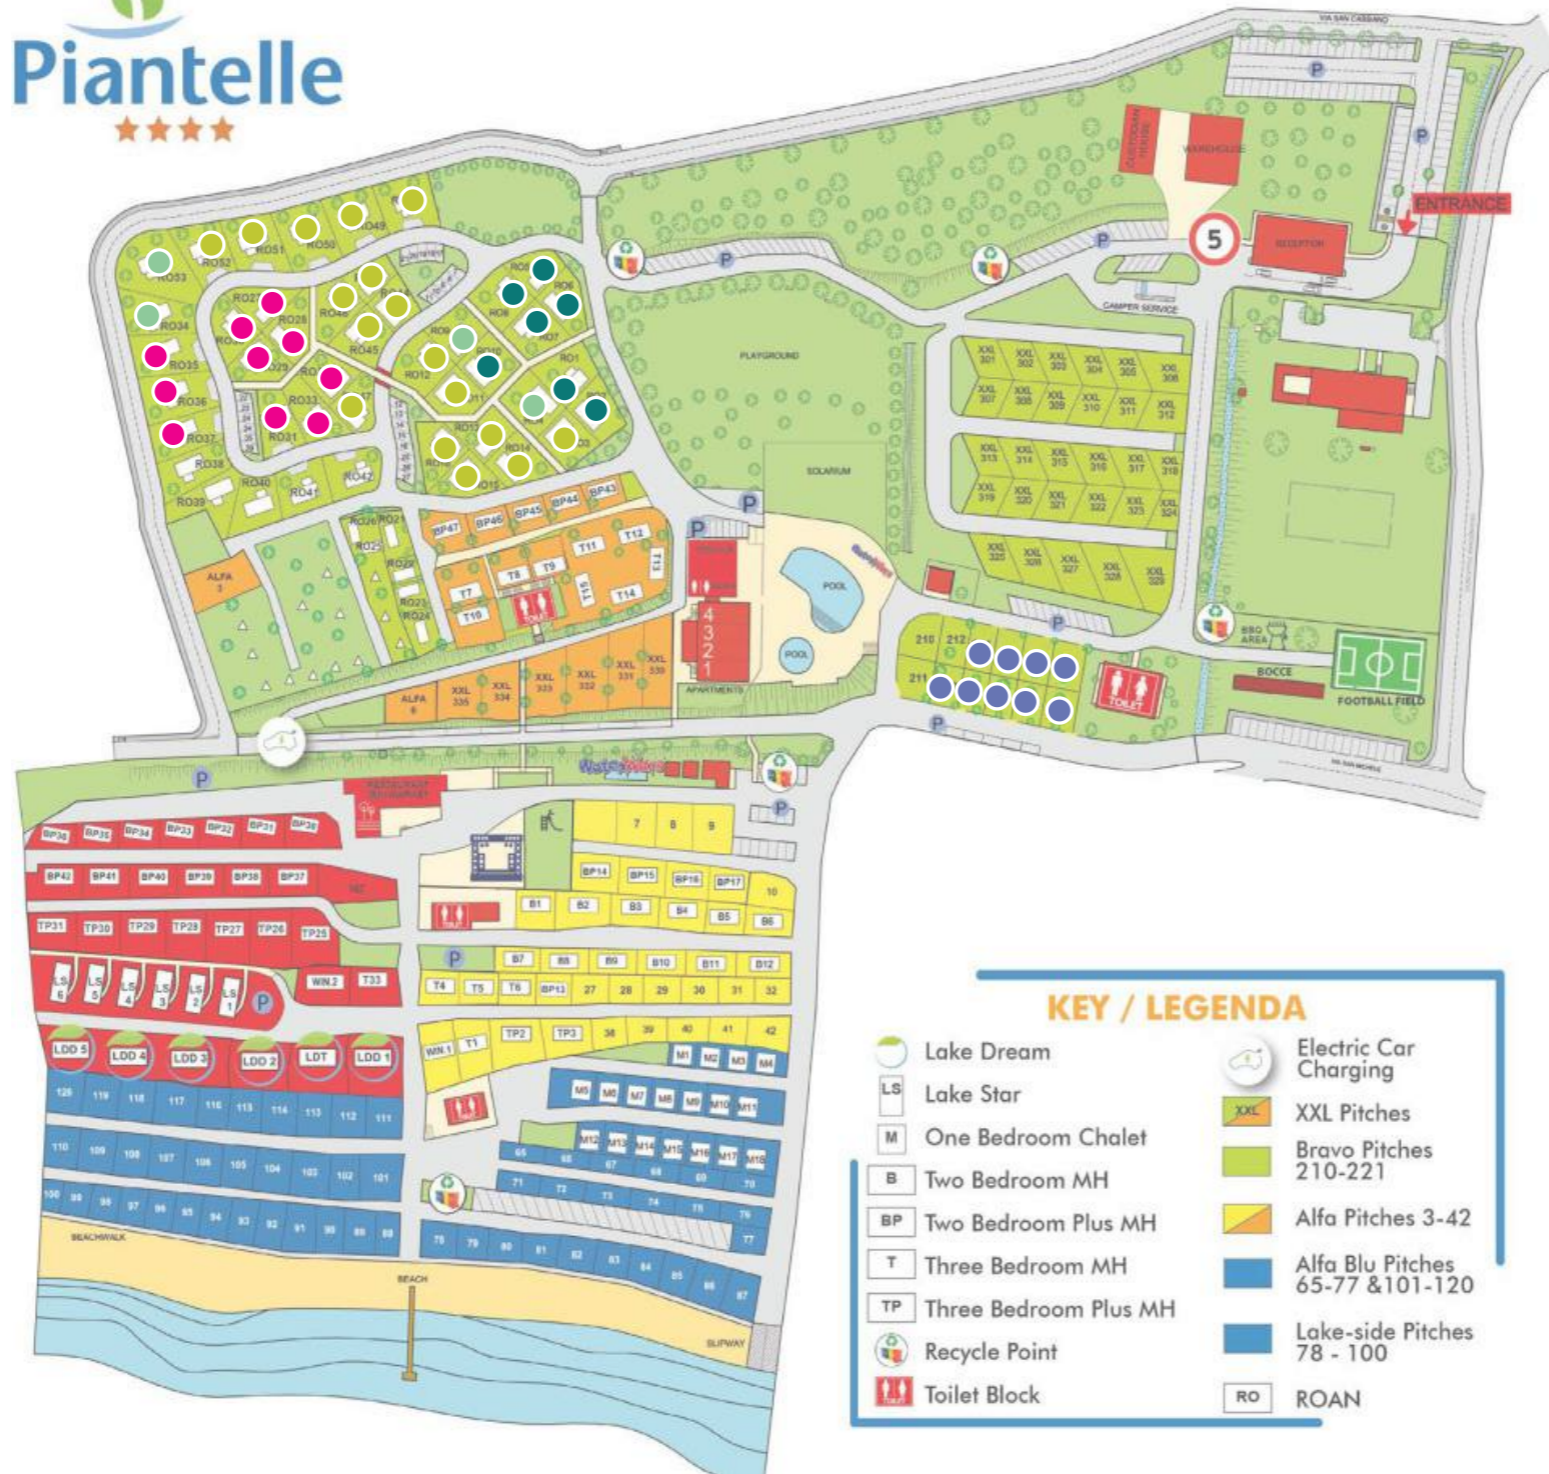

Camping Piantelle

KEY / LEGENDA

- | | |
|-----------------------|----------------------------------|
| Lake Dream | Electric Car Charging |
| Lake Star | XXL Pitches |
| One Bedroom Chalet | Bravo Pitches 210-221 |
| Two Bedroom MH | Alfa Pitches 3-42 |
| Two Bedroom Plus MH | Alfa Blu Pitches 65-77 & 101-120 |
| Three Bedroom MH | Lake-side Pitches 78 - 100 |
| Three Bedroom Plus MH | ROAN |
| Recycle Point | |
| Toilet Block | |

Amount of bedrooms
 Dishwasher

De aangegeven plaatsen zijn onder voorbehoud van wijzigingen
 The pitches as indicated on this map are subject to change
 Die angegebenen Stellplätze sind unter Vorbehalt von Änderungen